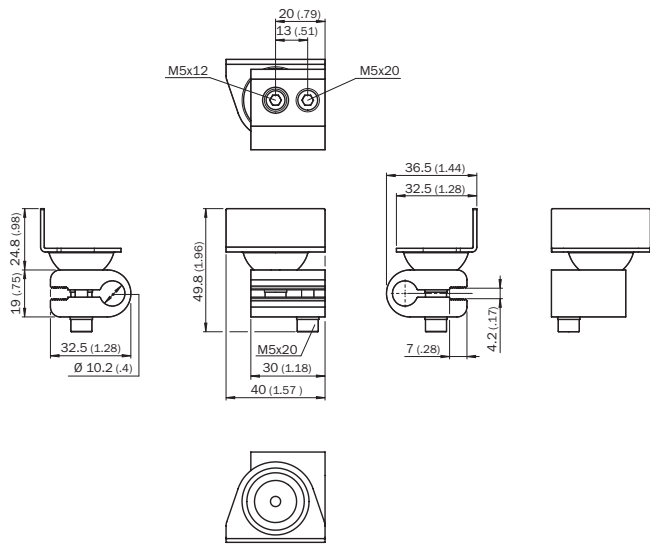

Dimensional drawing (Dimensions in mm (inch))