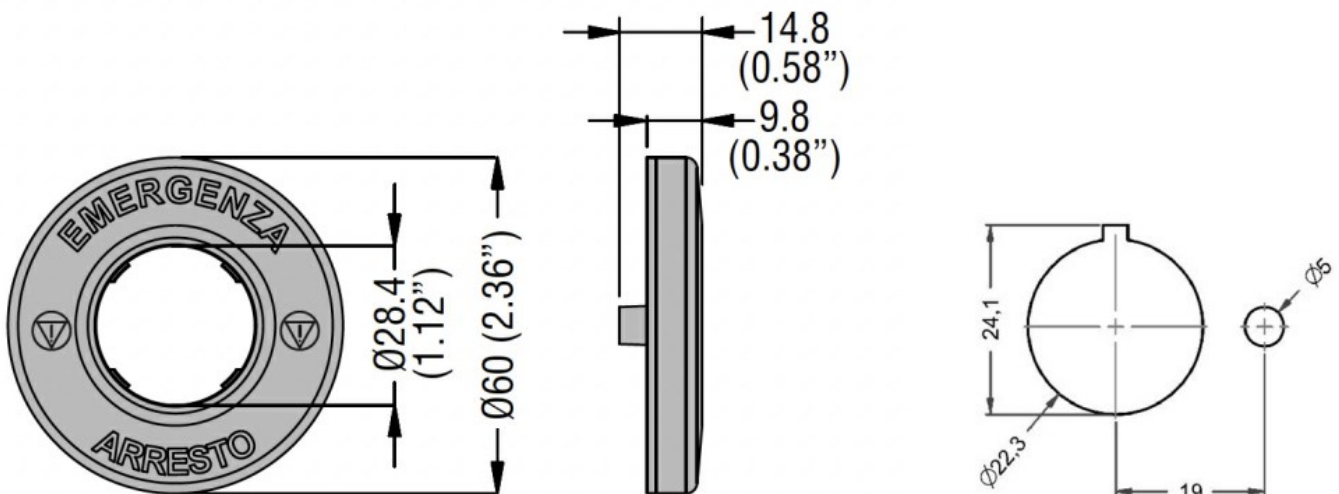

Product designation

Illuminated disk
for mushroom
head
pushbuttons -
ARRET
D'URGENCE/NOT
AUS/PARO
EMERGENCIA
LPXDAU

Product type designation

General characteristics

Colour Yellow

Electrical characteristics

Supply voltage (AC) V 110...120

Mechanical features

Operating position allowable Any

Weight g 22

Ambient conditions

Temperature

	Operating temperature		min	°C	-25
			max	°C	+60

	Storage temperature		min	°C	-40
			max	°C	+85

Dimensions

Wiring diagrams