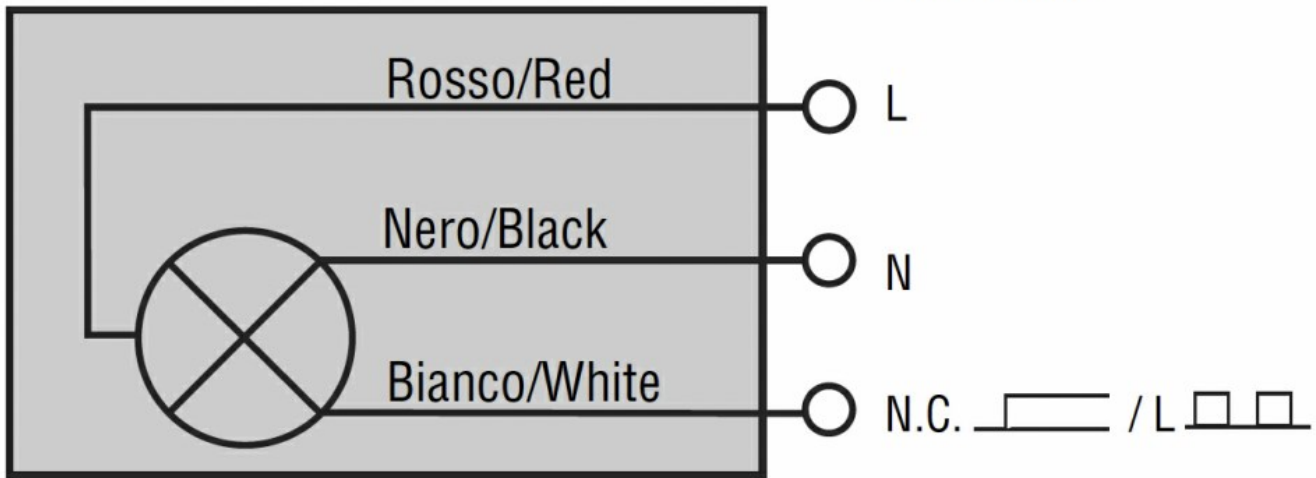

110/230VAC

Certifications and compliance

Compliance

CSA C22.2 n° 14

IEC/EN 60947-1

IEC/EN 60947-5-1

UL508

Certificates

EAC