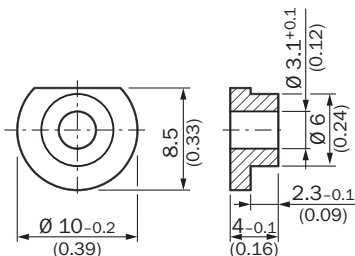

Dimensional drawing (Dimensions in mm (inch))