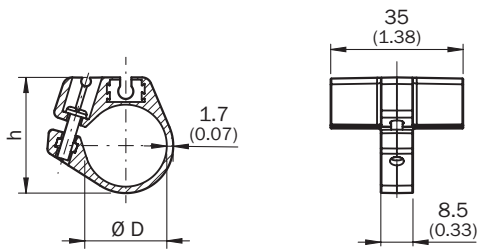

BEF-KHZ-RC-50

SICK
Sensor Intelligence.

Ordering information

Type	Part no.
BEF-KHZ-RC-50	2077667

Other models and accessories → www.sick.com/

Detailed technical data

Technical specifications

Accessory group	Brackets for cylinder sensors
Accessory family	For round body cylinders
Suitable for	C-slot
Material	Plastic, Aluminum
Packing unit	1 piece
Description	Mounting bracket on round body cylinder with piston diameter of 50 mm, t_{amb} ambient temperature min 0 °C max 50 °C

Dimensional drawing (Dimensions in mm (inch))

				H
2077673	BEF-KHZ-RC-12	13.5	12	22.4
2077672	BEF-KHZ-RC-16	17.7	16	26.6
2077671	BEF-KHZ-RC-20	21.7	20	30.6
2077670	BEF-KHZ-RC-25	26.8	25	35.7
2077669	BEF-KHZ-RC-32	34	32	42.9
2077668	BEF-KHZ-RC-40	42	42	50.9
2077667	BEF-KHZ-RC-50	52.9	50	61.8
2077666	BEF-KHZ-RC-63	65	63	73.9