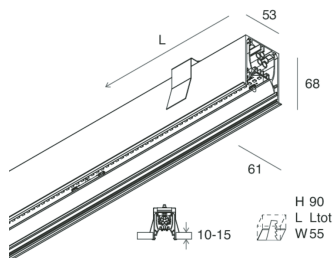

## Features

Use: Indoor  
Type of installation: RECESSED INTO PLASTERBOARD  
Emission: DIRECT  
Optics: MICROPRISMATIZED  
Colour: WHITE  
Dimming: ON/OFF  
Emergency: NO  
L: 1400mm  
A: 61mm  
H: 68mm  
Made in: ITALY  
Warranty: 5 years  
Weight: 3.5kg