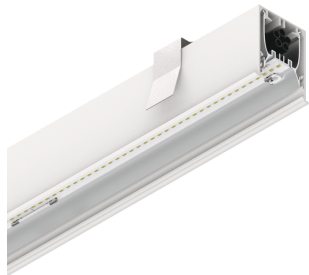

## Features

Use: Indoor  
Type of installation: RECESSED INTO PLASTERBOARD  
Emission: DIRECT  
Optics: MICROPRISMATIZED  
Colour: WHITE  
Dimming: ON/OFF  
Emergency: NO  
L: 1400mm  
A: 61mm  
H: 68mm  
Made in: ITALY  
Warranty: 5 years  
Weight: 3.5kg

## Tech data

Luminaire input power: 34.4W  
Luminaire luminous flux: 2943lm  
IP: 40  
Insulation class: I  
Supply voltage: 220-240V 50/60Hz  
UGR: <19  
SELV: Si