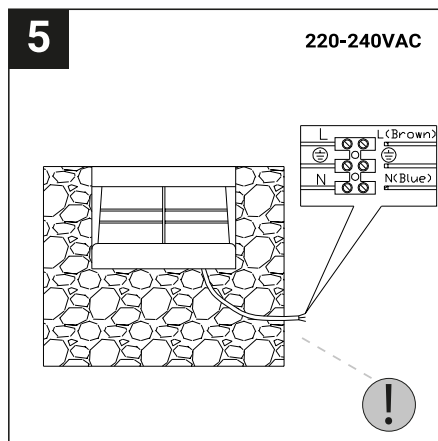

Ref : 677900-677910-677920-677923-677924-677927-677928-677931-677932-677935-677936

<https://www.miidex.com/283-connecteurs-etanches-et-boites-de-derivation>