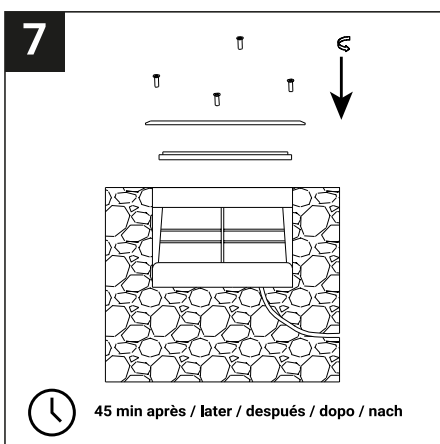

Ref : 677900-677910-677920-677923-677924-677927-677928-677931-677932-677935-677936

<https://www.miidex.com/283-connecteurs-etanches-et-boites-de-derivation>