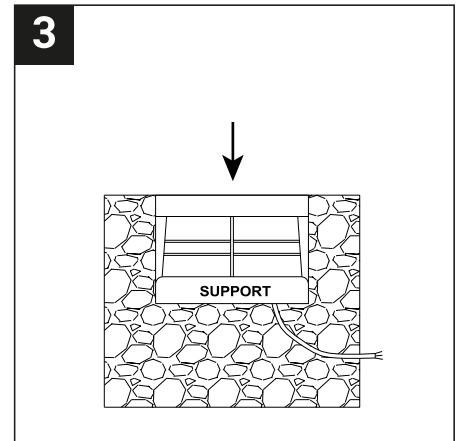

Ref : 677900-677910-677920-677923-677924-677927-677928-677931-677932-677935-677936

<https://www.miidex.com/283-connecteurs-etanches-et-boites-de-derivation>