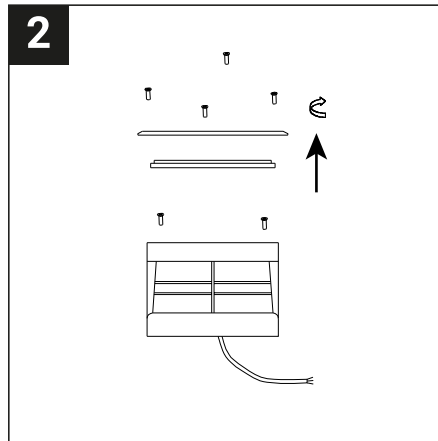

Ref : 677900-677910-677920-677923-677924-677927-677928-677931-677932-677935-677936

<https://www.miidex.com/283-connecteurs-etanches-et-boites-de-derivation>