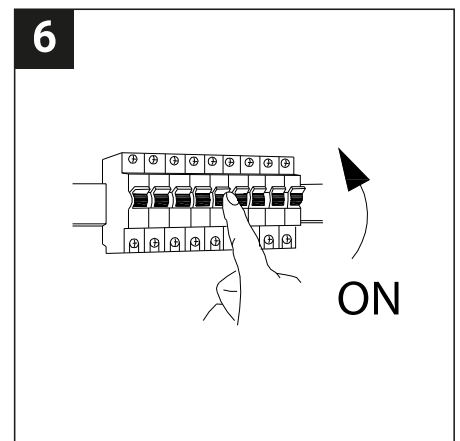

Ref : 677900-677910-677920-677923-677924-677927-677928-677931-677932-677935-677936

<https://www.miidex.com/283-connecteurs-etanches-et-boites-de-derivation>