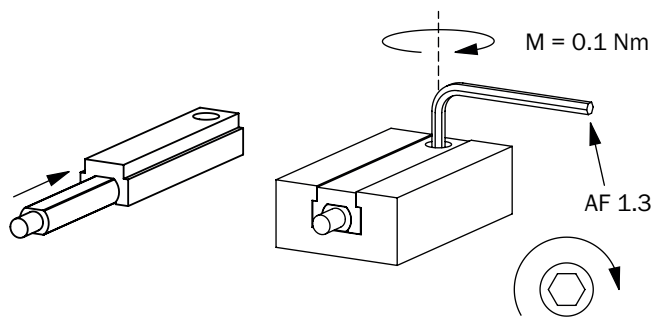

### Technical specifications

<b>Accessory group</b>	Brackets for cylinder sensors
<b>Accessory family</b>	For T-slot cylinders
<b>Material</b>	Plastic
<b>Description</b>	Preferred manufacturer slot Festo, SMC, Pneumax, Airtec
<b>Specialty</b>	Mounting bracket for mounting cylinder sensors
<b>Ambient operating temperature</b>	-20 °C ... +70 °C
<b>Usable for</b>	MPS-G MZC2 MZ2Q-C

Dimensional drawing (Dimensions in mm (inch))

Instruction for installation