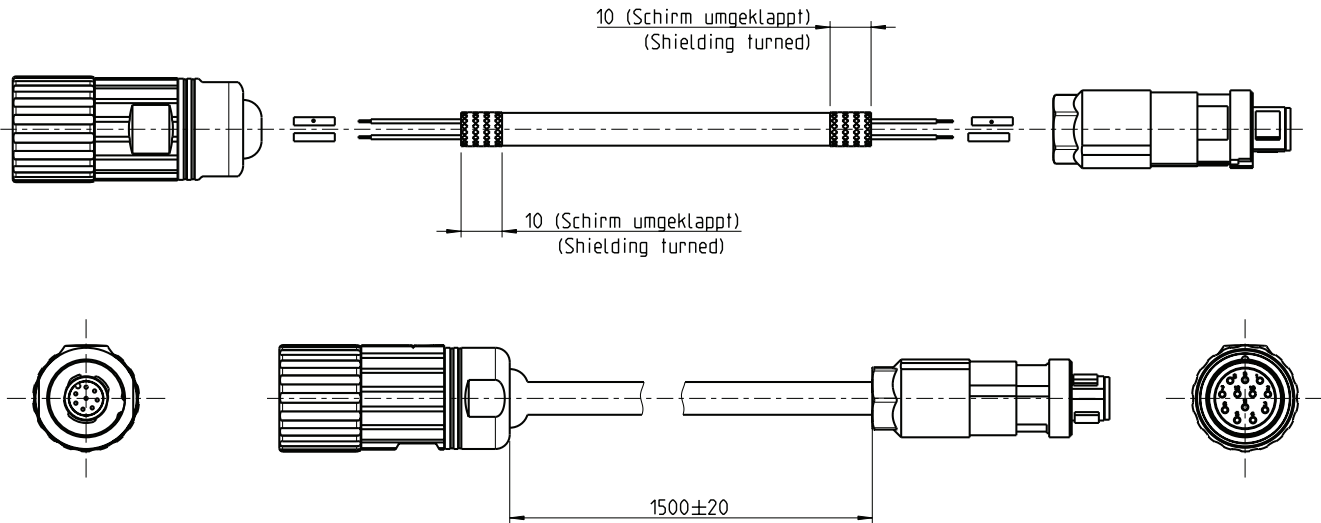

### Detailed technical data

#### Technical specifications

<b>Connection type head A</b>	Cable with female connector, M23, 12-pin, straight
<b>Connection type head B</b>	Male connector, M12, 8-pin
<b>Locking nut material</b>	Zinc die-cast, nickel-plated
<b>Cable</b>	1.5 m, 12-wire, PUR, halogen-free
<b>Jacket material</b>	PUR, halogen-free
<b>Jacket color</b>	Black
<b>Cable diameter</b>	7.8 mm
<b>Conductor cross section</b>	4 x 2 x 0.25 mm <sup>2</sup> + 2 x 0.5 mm <sup>2</sup> + 2 x 0.14 mm <sup>2</sup>
<b>Shielding</b>	Shielded
<b>Bending radius</b>	Stationary position > 5 x cable diameter Drag chain operation > 7.5 x cable diameter
<b>Reference voltage</b>	≤ 160 V
<b>Current loading</b>	≤ 7 A
<b>Signal type</b>	Incremental
<b>Enclosure rating</b>	IP66/ IP67
<b>Description</b>	Head A: Cable with female connector, M23, 12-pin, straight Head B: Male connector, M12, 8-pin
<b>Specialty</b>	M12 male connector at the end of cable with M23 female connector

<b>ETIM 5.0</b>	EC000830
<b>ETIM 6.0</b>	EC000830
<b>ETIM 7.0</b>	EC003249
<b>ETIM 8.0</b>	EC003249
<b>UNSPSC 16.0901</b>	26121604

Dimensional drawing (Dimensions in mm (inch))

PIN assignment

Pos. 120 Dose / female connector 12-polig / 12-pin	Leitung / cable Farbe / colour 12-adrig / 12-wire	Pos. 130 Stecker / male connector 8-polig / 8-pin
1	schwarz/black	6
2	grau/grey	-
3	lila/purple	7
4	gelb/yellow	8
5	weiss/white	3
6	braun/brown	4
7	-	-
8	rosa/pink	5
9	Schirm/screen	Steckergehäuse / connector housing
10	blau/blue	1
11	grün/green	-
12	rot/red	2