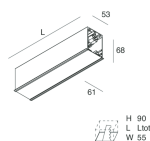

HERO C

108822.02

novalux
ITALIAN LIGHTING DESIGN SINCE 1948

COMPLETION ACCESSORIES

HERO C: MOD.CIECO 250 NE

108852.02