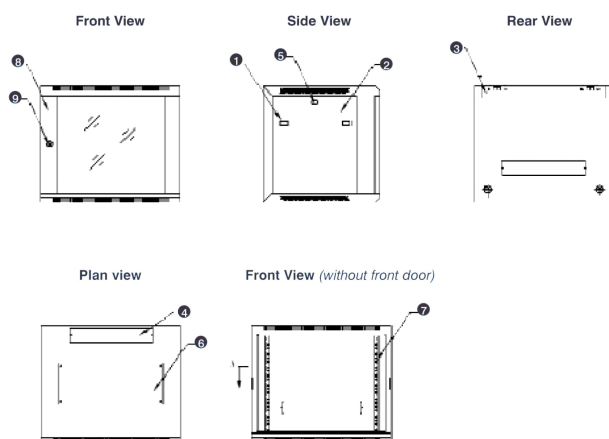

## Vue éclatée

- ① Frame
- ② Side panel
- ③ Mounting panel
- ④ Cable entry cover, removable
- ⑤ Side key lock
- ⑥ Fan cover, removable
- ⑦ Mounting profile
- ⑧ Front door
- ⑨ Front door key lock
- ⑩ Slam latch lock

### Dessins de produits

All dimensions in mm