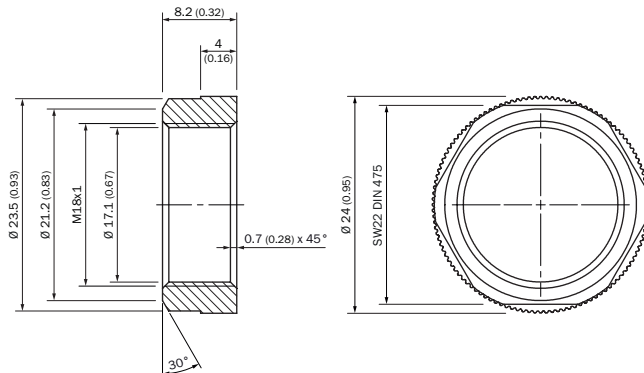

BEF-MU-M18*1

SICK
Sensor Intelligence.

Ordering information

Type	Part no.
BEF-MU-M18*1	4040270

Other models and accessories → www.sick.com/

Detailed technical data

Technical specifications

Accessory group	Nuts and screws
Accessory family	Counter nuts

Dimensional drawing (Dimensions in mm (inch))

SICK AT A GLANCE

SICK is one of the leading manufacturers of intelligent sensors and sensor solutions for industrial applications. A unique range of products and services creates the perfect basis for controlling processes securely and efficiently, protecting individuals from accidents and preventing damage to the environment.