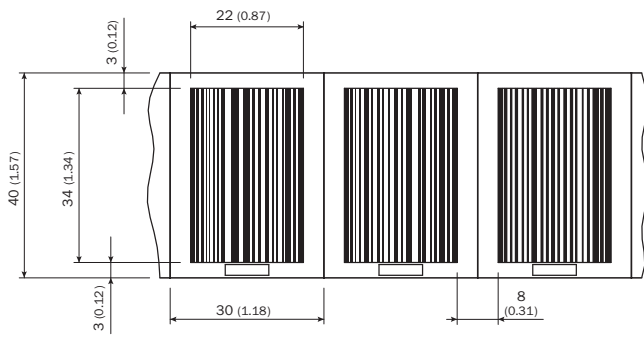

Bar code tape

Ordering information

Type	Part no.
Bar code tape	5324211

Other models and accessories → www.sick.com/

Detailed technical data

Technical specifications

Accessory group	Codes
Accessory family	Positioning codes
Description	30 mm, height: 40 mm, measuring range: 420 m ... 440 m ⁶

Dimensional drawing (Dimensions in mm (inch))

SICK AT A GLANCE

SICK is one of the leading manufacturers of intelligent sensors and sensor solutions for industrial applications. A unique range of products and services creates the perfect basis for controlling processes securely and efficiently, protecting individuals from accidents and preventing damage to the environment.