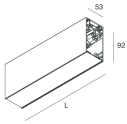

HERO B

1087A2.02

novalux
ITALIAN LIGHTING DESIGN SINCE 1948

COMPLETION ACCESSORIES

HERO B: MOD.CIECO 250 NE

1087A3.02