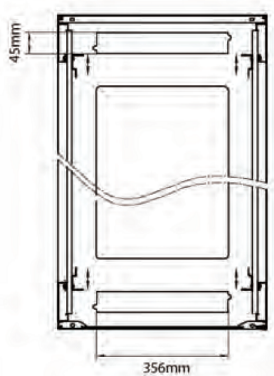

Dessins de produits

Front

Side

Rear

Roof

Base

Base Cut Out Dimensions

380 mm Wide
by
276 mm Deep (600 mm deep rack)
476 mm Deep (800 mm deep rack)
676 mm Deep (1000 mm deep rack)