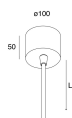

Features

Use: Indoor
 Type of installation: SUSPENDED
 Emission: DIRECT/INDIRECT
 Optics: OPAL
 Colour: WHITE
 Dimming: PUSH, DALI
 Emergency: NO
 L: 1200mm
 A: 1200mm
 H: 90mm
 Made in: ITALY
 Warranty: 5 years
 Weight: 28kg

Standards

Photobiological risk: RISK GROUP 0 Certified fixture in EXEMPT GROUP, in accordance with CEI EN 62471:2010-01, IEC TR 62778:2014.

[View more product info](#)

MOUNTING ACCESSORIES

ROTO: ALIMENTAZIONE L1200 5P. BIA.

104424.01

ROTO: ALIMENTAZIONE L3000 5P. BIA.

104426.01

ROTO: D=1200 KIT 4 SOSP. L3000

104429.99
