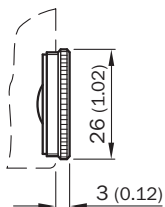

Ordering information

Type	Part no.
OBJ-LUT3-20	2016349

Other models and accessories → www.sick.com/

Detailed technical data

Technical specifications

Accessory group	Lenses and accessories
Description	Lens, 20 mm sensing distance
Diameter	26 mm
Focal length	20 mm
Thread size	M25 x 0.75

Classifications

ECLASS 5.0	27279205
ECLASS 5.1.4	27279205
ECLASS 6.0	27279205
ECLASS 6.2	27279205
ECLASS 7.0	27279205
ECLASS 8.0	27279205
ECLASS 8.1	27279205
ECLASS 9.0	27273603
ECLASS 10.0	27273603
ECLASS 11.0	27273603
ECLASS 12.0	27273603
ETIM 5.0	EC001776
ETIM 6.0	EC001776
ETIM 7.0	EC001776
ETIM 8.0	EC001776
UNSPSC 16.0901	45121603

Dimensional drawing (Dimensions in mm (inch))