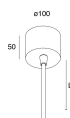

Features

Use: Indoor
Type of installation: WALL, SUSPENDED, CEILING MOUNTED
Emission: DIRECT
Optics: OPAL
Colour: WHITE
Dimming: ON/OFF
Emergency: NO
L: 400mm
A: 400mm
H: 81mm
Made in: ITALY
Warranty: 5 years
Weight: 3.8kg

Tech data

Luminaire input power: 35.2W
Luminaire luminous flux: 3341lm
IP: 40
Insulation class: I
Supply voltage: 220-240V 50/60Hz
SELV: Si

Source

Light source: LED
Source power: 31W
Source luminous flux: 4912lm
Colour temperature: 3000K
CRI: >80
Colour tolerance: 3 Step MacAdam
LED lifespan: 50000h L80 B20

[View more product info](#)

MOUNTING ACCESSORIES

ROTO: D=400 KIT 3 SOSP. L3000

104413.99

ROTO: ALIMENTAZIONE L1200 3P. BIA

104423.01

ROTO: ALIMENTAZIONE L3000 3P. BIA.

104425.01