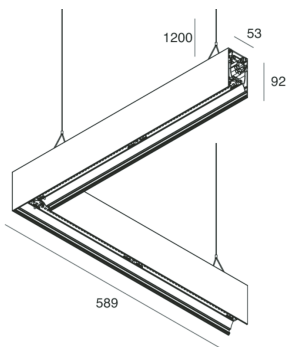

HERO B

108794.20H

novalux
ITALIAN LIGHTING DESIGN SINCE 1948

Features

Use: Indoor
Type of installation: SUSPENDED
Emission: DIRECT/INDIRECT
Colour: CAFFE
Dimming: PUSH
Emergency: NO
L: 589x589mm
A: 53mm
H: 92mm
Made in: ITALY
Warranty: 5 years
Weight: 3.3kg