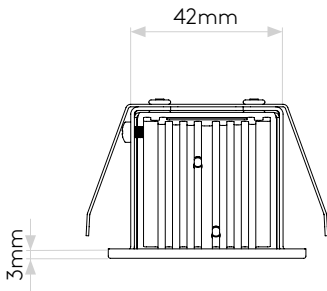

Please note that some dimensions may vary slightly due to manufacturing tolerances, this includes cable entry and fixing holes

Veuillez noter que certaines dimensions peuvent varier légèrement en raison des tolérances de fabrication, y compris l'entrée de câble et les trous de fixation.

Bitte beachten Sie, dass die Maße Fertigungstoleranzen unterliegen und daher in geringem Umfang von der angegebenen Größe abweichen können. Dies gilt auch für Kabeleingänge und Befestigungslöcher.

Si prega notare che possono esserci piccole variazioni in alcune dimensioni dovute alle tolleranze di produzione, queste includono l'ingresso del cavo e i fori di fissaggio.