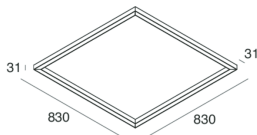

P-30 READY

103337.20

novalux
ITALIAN LIGHTING DESIGN SINCE 1948

Features

Use: Indoor
Type of installation: WALL, CEILING MOUNTED
Emission: DIRECT
Optics: OPAL
Colour: CAFFE
Dimming: ON/OFF
Emergency: NO
L: 830mm
A: 830mm
H: 31mm
Made in: ITALY
Warranty: 5 years
Weight: 5.2kg