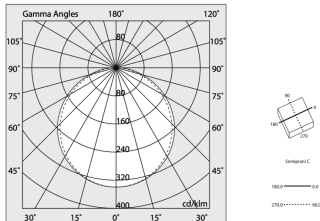

P-30 READY

103337.20

novalux
ITALIAN LIGHTING DESIGN SINCE 1948

Features

Use: Indoor
Type of installation: WALL, CEILING MOUNTED
Emission: DIRECT
Optics: OPAL
Colour: CAFFE
Dimming: ON/OFF
Emergency: NO
L: 830mm
A: 830mm
H: 31mm
Made in: ITALY
Warranty: 5 years
Weight: 5.2kg