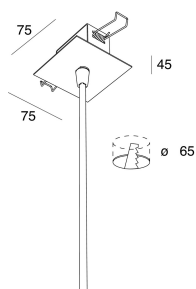

P-30 READY

103337.20

novalux

ITALIAN LIGHTING DESIGN SINCE 1948

MOUNTING ACCESSORIES

P-30: ROSONE CARTON. ALIM L=1200 3P BIA

103319.01