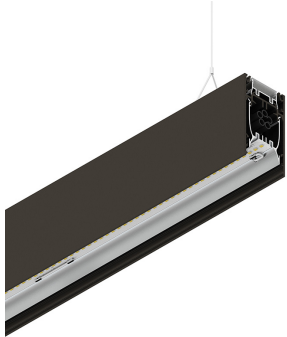

## Features

Use: Indoor  
Type of installation: SUSPENDED  
Emission: DIRECT/INDIRECT  
Colour: CAFFE  
Dimming: PUSH  
Emergency: NO  
L: 2240mm  
A: 53mm  
H: 92mm  
Made in: ITALY  
Warranty: 5 years  
Weight: 8kg

## Tech data

Luminaire input power: 105.9W  
Indirect luminous flux: 4951lm  
IP: 40  
Insulation class: I  
Supply voltage: 220-240V 50/60Hz  
SELV: Si