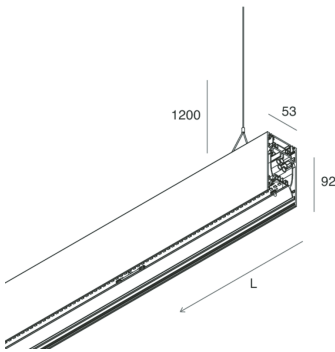

## Features

Use: Indoor  
Type of installation: SUSPENDED  
Emission: DIRECT/INDIRECT  
Colour: CAFFE  
Dimming: PUSH  
Emergency: NO  
L: 2240mm  
A: 53mm  
H: 92mm  
Made in: ITALY  
Warranty: 5 years  
Weight: 8kg