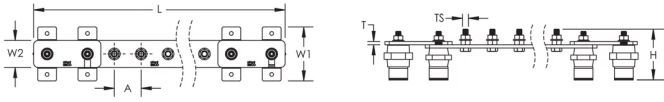

Unit Weight: 3,5-kg

ADDITIONAL PRODUCT DETAILS

Tinned finish is 8 microns according to ASTM B545 Service Class "C" for corrosive environments.

DIAGRAMS

AVERTISSEMENT

Les produits nVent doivent être installés et utilisés conformément aux consignes figurant dans les fiches d'instructions et les documents de formation des produits nVent. Les fiches d'instructions sont disponibles à l'adresse suivante: www.nvent.com et auprès de votre représentant du service client nVent. Une mauvaise installation, une utilisation incorrecte, une application erronée ou toute autre forme de non-respect scrupuleux des instructions et avertissements de nVent peuvent entraîner un dysfonctionnement du produit, des dommages matériels, des lésions corporelles graves et le décès et/ou annuler votre garantie.

Amérique du Nord

+1.800.753.9221

Option 1 – Customer Care

Option 2 – Technical Support

Europe

Netherlands:

+31 800-0200135

France:

+33 800 901 793

Europe

Germany:

800 1890272

Other Countries:

+31 13 5835404