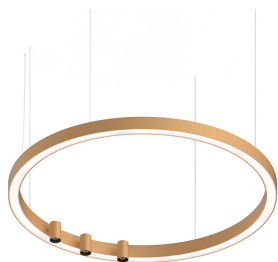

## Features

Use: Indoor  
Type of installation: SUSPENDED  
Emission: DIRECT  
Optics: OPALE/SPOT  
Beam: 20°  
Colour: GOLD  
Dimming: WITH ACCESSORY  
Emergency: NO  
L: Ø 962mm  
A: 40mm  
H: 50mm  
Made in: ITALY  
Warranty: 5 years  
Weight: 7.5kg