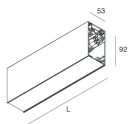

HERO B

108745.02H + 108902.99

novalux
ITALIAN LIGHTING DESIGN SINCE 1948

COMPLETION ACCESSORIES

HERO B: MOD.CIECO 250 NE

1087A3.02