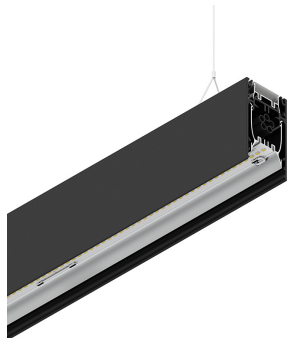

HERO B

108745.02H + 108902.99

novalux
ITALIAN LIGHTING DESIGN SINCE 1948

Features

Use: Indoor
Type of installation: SUSPENDED
Emission: DIRECT/INDIRECT
Optics: OPAL
Colour: BLACK
Dimming: DALI
Emergency: NO
L: 1400mm
A: 53mm
H: 92mm
Made in: ITALY
Warranty: 5 years
Weight: 5kg