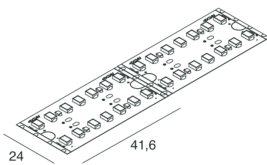

Novalux S.r.l. via Marzabotto, 2 40050 Funo di Argelato (BO) Italy
Tel: +39 051 860558 · Fax +39 051 6647859 · Mail: info@novalux.it · VAT number 00536541204 · novalux.com
Company subject to the management and coordination by SLV GmbH

This technical data sheet is owned by Novalux S.r.l., all rights reserved. Novalux S.r.l. reserves the right to make changes without prior notice.