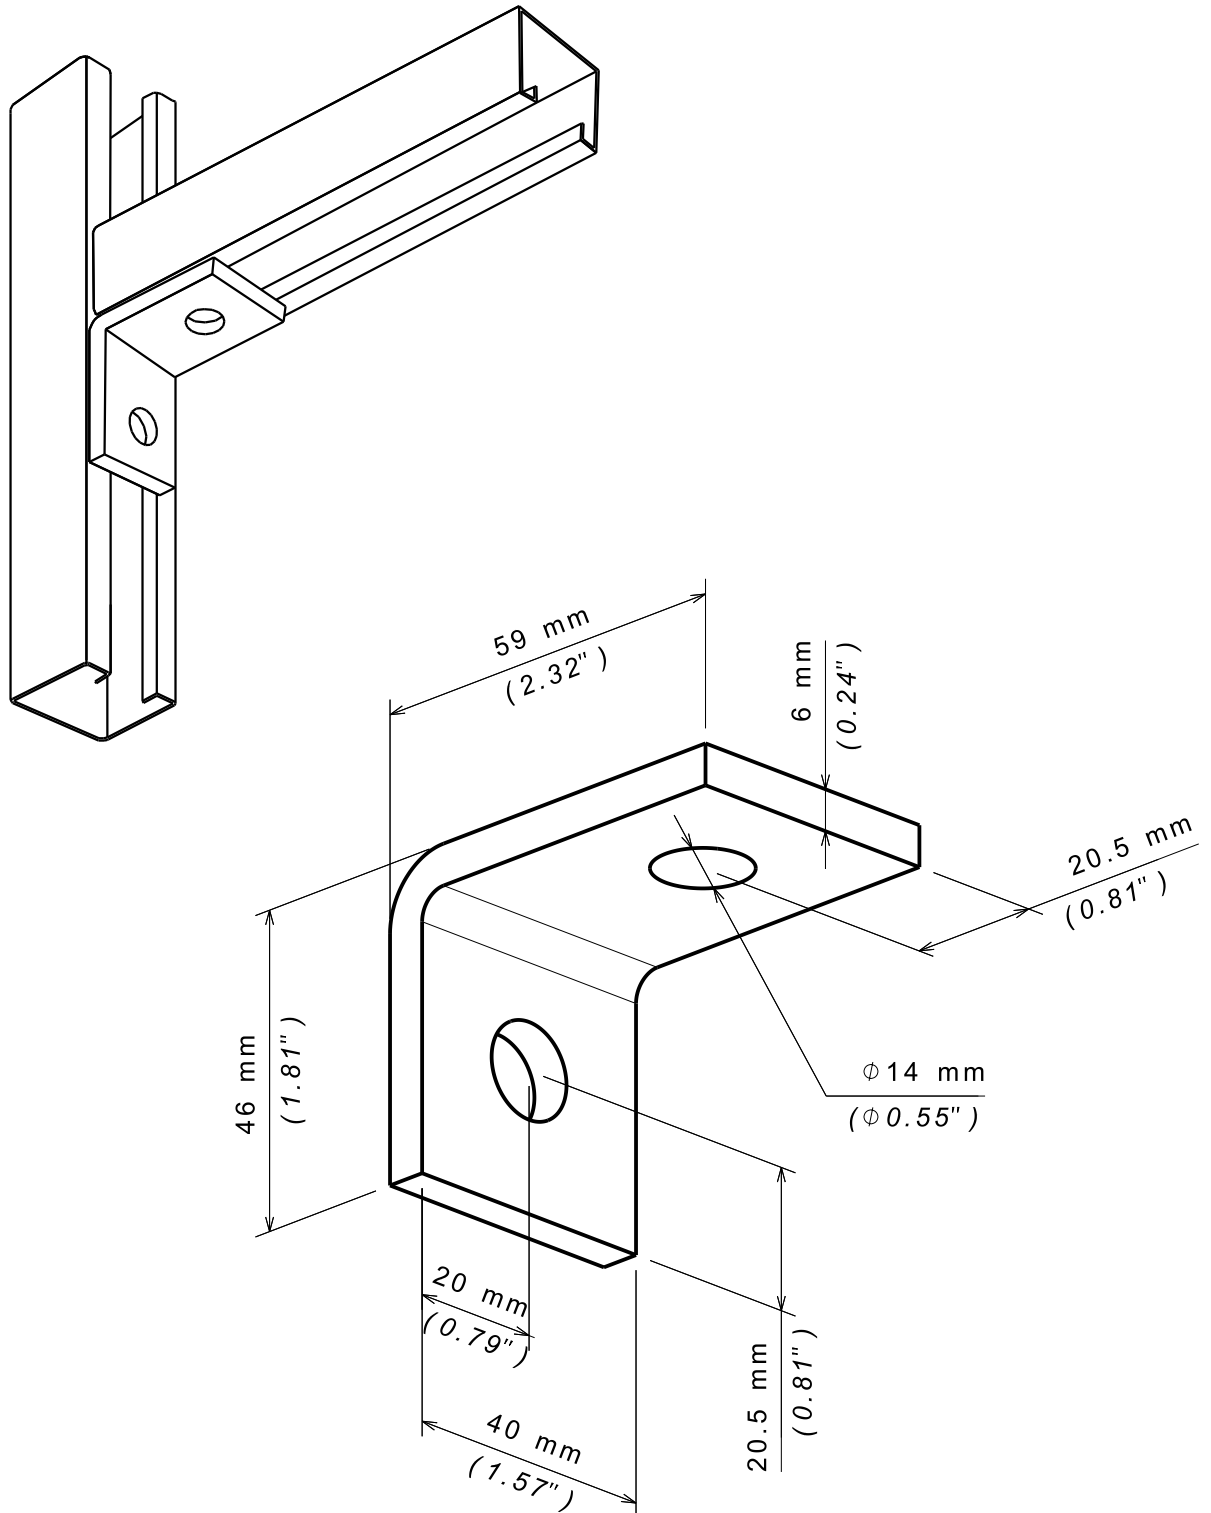

EQUERRE 2 TROUS 2 HOLE ANGLE

INOX 316L

legrand | CABLE
MANAGEMENT

FT0239-4

03 19

REF	CODE	POIDS (Kg)	WEIGHT (lb)
EQ2T	595 244	0.160	0.353

Material	Standard	Resistance class against corrosion
X2 CrNiMo 17-12-2	EN 10088-2	Class 9D