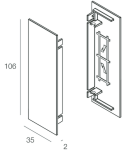

RECTA

111413.21

novalux
ITALIAN LIGHTING DESIGN SINCE 1948

COMPLETION ACCESSORIES

RECTA: COPPIA TESTATE CP

111428.21