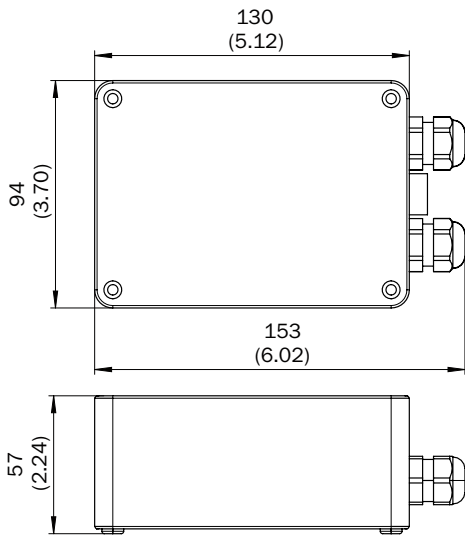

### Detailed technical data

#### Technical specifications

<b>Note</b>	Dimensions (W x D x H) 57 mm x 130 mm x 94 mm, for electrical connection of level probe LFH
<b>Enclosure rating</b>	IP67
<b>Items supplied</b>	With integrated pressure compensation and terminal block

Dimensional drawing (Dimensions in mm (inch))