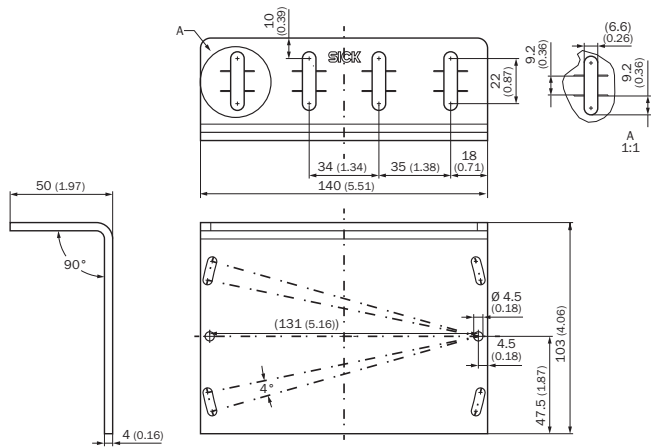

Dimensional drawing (Dimensions in mm (inch))