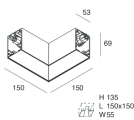

HERO: MOD.CIECO ANG.DX 150 BIA

108678.01