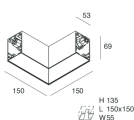

HERO: MOD.CIECO ANG.SX 150 BIA

108677.01