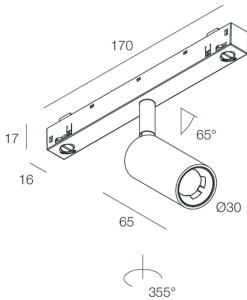

Novalux S.r.l. via Marzabotto, 2 40050 Funo di Argelato (BO) Italy
Tel: +39 051 860558 · Fax +39 051 6647859 · Mail: info@novalux.it · VAT number 00536541204 · novalux.com
Company subject to the management and coordination by SLV GmbH

This technical data sheet is owned by Novalux S.r.l., all rights reserved. Novalux S.r.l. reserves the right to make changes without prior notice.