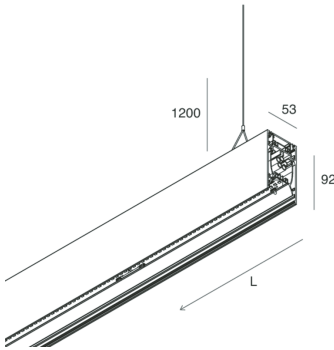

HERO B

108741.01H + 108905.99

novalux
ITALIAN LIGHTING DESIGN SINCE 1948

Features

Use: Indoor
Type of installation: SUSPENDED
Emission: DIRECT/INDIRECT
Optics: OPAL
Colour: WHITE
Dimming: DALI
Emergency: NO
L: 2240mm
A: 53mm
H: 92mm
Made in: ITALY
Warranty: 5 years
Weight: 8kg