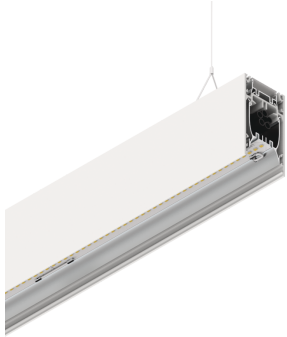

HERO B

108741.01H + 108905.99

novalux
ITALIAN LIGHTING DESIGN SINCE 1948

Features

Use: Indoor
Type of installation: SUSPENDED
Emission: DIRECT/INDIRECT
Optics: OPAL
Colour: WHITE
Dimming: DALI
Emergency: NO
L: 2240mm
A: 53mm
H: 92mm
Made in: ITALY
Warranty: 5 years
Weight: 8kg