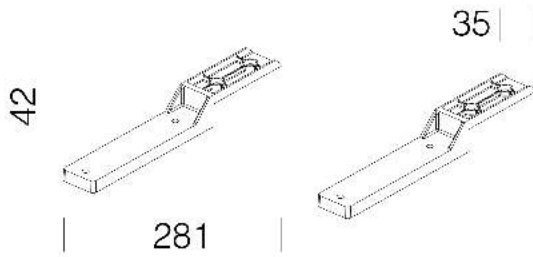

Download

198 étriers de support pour driver

En acier. Utiliser pour monter le driver Type 2 et Type 3 directement sur l'étrier de la version à 3 modules.

Code	Kg	WTot	Colour
995789-00	0,40	0 W	GRAPHITE

Prodotti

- 3232 Forum LED - 3 modules - symétrique XW

- 3194 Forum LED - 3 modules - asymétrique 60°

The reported luminous flux is the flux emitted by the light source with a tolerance of $\pm 10\%$ compared to the indicated value. The W tot column indicates the total wattage absorbed by the system without exceeding 10% of the indicated