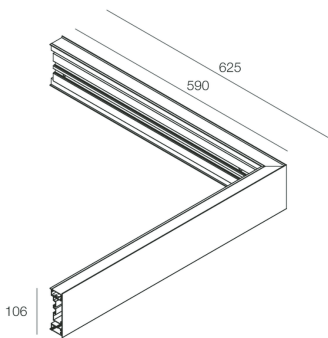

Features

Use: Indoor
Type of installation: WALL
Emission: DIRECT/INDIRECT
Optics: OPAL
Colour: CAPPUCCINO
Dimming: ON/OFF
Emergency: NO
L: 625x625mm
A: 37mm
H: 106mm
Made in: ITALY
Warranty: 5 years

Tech data

Luminaire input power: 50W
Luminaire luminous flux: 3020lm
IP: 40
Insulation class: I
Supply voltage: 220-240V 50/60Hz
SELV: Si

Source

Light source: LED
Source power: 2x23W
Source luminous flux: 7608lm
Colour temperature: 4000K
CRI: >90
Colour tolerance: 3 Step MacAdam
LED lifespan: 50000h L80 B20

Compliance

CEI EN 60598-1:2015 + A11:2009. IEC 60598-2:2015 2-1

Standards

Photobiological risk: RISK GROUP 0 Certified fixture in EXEMPT GROUP, in accordance with CEI EN 62471:2010-01, IEC TR 62778:2014.

CAM edilizia: The product complies with the requirements for public buildings, ministerial decree of 23rd June 2022 n.256.

[View more product info](#)