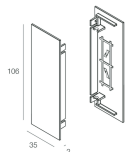

COMPLETION ACCESSORIES

RECTA: COPPIA TESTATE CP

111428.21

Novalux S.r.l. via Marzabotto, 2 40050 Funo di Argelato (BO) Italy
Tel: +39 051 860558 · Fax +39 051 6647859 · Mail: info@novalux.it · VAT number 00536541204 · novalux.com
Company subject to the management and coordination by SLV GmbH