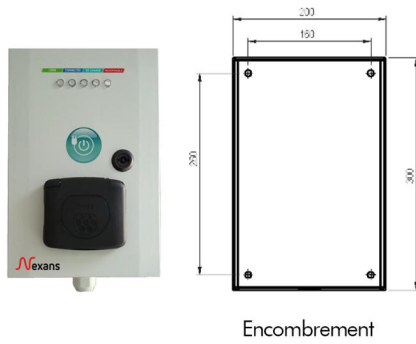

ALTO DETAILS

Version murale