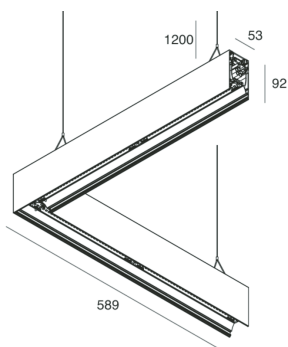

HERO B

108759.02H + 108908.99

novalux
ITALIAN LIGHTING DESIGN SINCE 1948

Features

Use: Indoor
Type of installation: SUSPENDED
Emission: DIRECT/INDIRECT
Optics: OPAL
Colour: BLACK
Dimming: DALI
Emergency: NO
L: 589x589mm
A: 53mm
H: 92mm
Made in: ITALY
Warranty: 5 years
Weight: 3.3kg