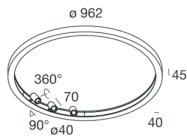

HALOS SPOT

109712.21

novalux
ITALIAN LIGHTING DESIGN SINCE 1948

Features

Use: Indoor
Type of installation: SUSPENDED, CEILING MOUNTED
Emission: INTERNAL
Optics: OPALE/SPOT
Beam: 40°
Colour: CAPPUCCINO
Dimming: WITH ACCESSORY
Emergency: NO
L: Ø 962mm
A: 40mm
H: 45mm
Made in: ITALY
Warranty: 5 years
Weight: 6.8kg