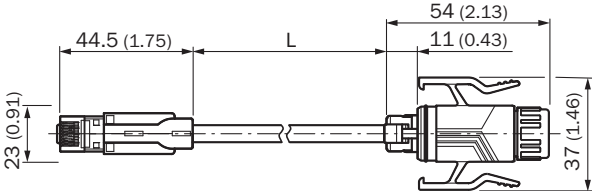

Dimensional drawing (Dimensions in mm (inch))