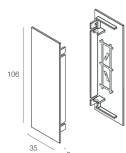

Features

Use: Indoor
Type of installation: WALL
Emission: DIRECT/INDIRECT
Optics: OPAL
Colour: CAPPUCCINO
L: 1800mm
A: 37mm
H: 106mm
Made in: ITALY
Warranty: 5 years

Tech data

IP: 40
Supply voltage: 220-240V 50/60Hz

[View more product info](#)

COMPLETION ACCESSORIES

RECTA: STRIP ANG.I 50X50 CP

111426.21

RECTA: STRIP ANG.E 35X35 CP

111427.21

RECTA: COPPIA TESTATE CP

111428.21