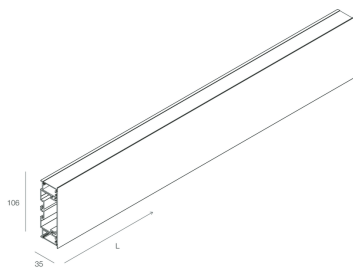

Features

Use: Indoor
Type of installation: WALL
Emission: DIRECT/INDIRECT
Optics: OPAL
Colour: CAPPUCCINO
L: 1800mm
A: 37mm
H: 106mm
Made in: ITALY
Warranty: 5 years

Tech data

IP: 40
Supply voltage: 220-240V 50/60Hz

[View more product info](#)

COMPLETION ACCESSORIES

RECTA: STRIP ANG.I 50X50 CP

111426.21

RECTA: STRIP ANG.E 35X35 CP

111427.21

RECTA: COPPIA TESTATE CP

111428.21