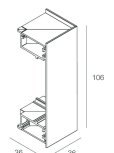

Features

Use: Indoor
Type of installation: WALL
Emission: DIRECT/INDIRECT
Optics: OPAL
Colour: CAPPUCCINO
L: 1800mm
A: 37mm
H: 106mm
Made in: ITALY
Warranty: 5 years

Tech data

IP: 40
Supply voltage: 220-240V 50/60Hz

[View more product info](#)

COMPLETION ACCESSORIES

RECTA: STRIP ANG.I 50X50 CP

111426.21

RECTA: STRIP ANG.E 35X35 CP

111427.21

RECTA: COPPIA TESTATE CP

111428.21