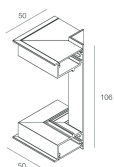

Features

Use: Indoor
Type of installation: WALL
Emission: DIRECT/INDIRECT
Optics: OPAL
Colour: CAPPUCCINO
L: 1800mm
A: 37mm
H: 106mm
Made in: ITALY
Warranty: 5 years

Tech data

IP: 40
Supply voltage: 220-240V 50/60Hz

[View more product info](#)

COMPLETION ACCESSORIES

RECTA: STRIP ANG.I 50X50 CP

111426.21

RECTA: STRIP ANG.E 35X35 CP

111427.21

RECTA: COPPIA TESTATE CP

111428.21