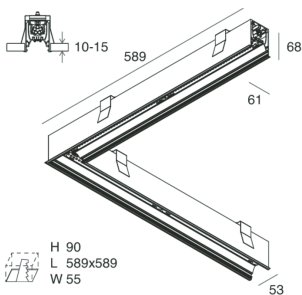

HERO C

108841.01 + 108917.99

novalux
ITALIAN LIGHTING DESIGN SINCE 1948

Features

Use: Indoor
Type of installation: RECESSED INTO PLASTERBOARD
Emission: DIRECT
Optics: MICROPRISMATIZED
Colour: WHITE
Dimming: PUSH, DALI
Emergency: NO
L: 589x589mm
A: 61mm
H: 68mm
Made in: ITALY
Warranty: 5 years
Weight: 2.1kg