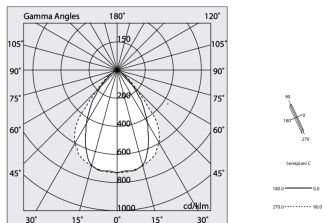

HERO C

108841.01 + 108917.99

novalux
ITALIAN LIGHTING DESIGN SINCE 1948

Features

Use: Indoor
Type of installation: RECESSED INTO PLASTERBOARD
Emission: DIRECT
Optics: MICROPRISMATIZED
Colour: WHITE
Dimming: PUSH, DALI
Emergency: NO
L: 589x589mm
A: 61mm
H: 68mm
Made in: ITALY
Warranty: 5 years
Weight: 2.1kg