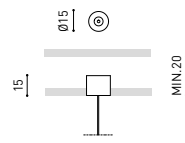

WIRE TRIMLESS ACCESSORIES

FEED

MAINS TRIMLESS*

A023-00-01- | W | N |

NO DIM

MAINS THICK TRIMLESS*

A023-00-02- | W | N |

DIM