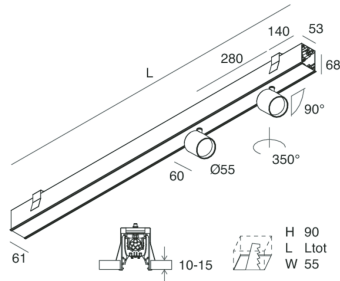

Novalux S.r.l. via Marzabotto, 2 40050 Funo di Argelato (BO) Italy
Tel: +39 051 860558 · Fax +39 051 6647859 · Mail: info@novalux.it · VAT number 00536541204 · novalux.com
Company subject to the management and coordination by SLV GmbH

This technical data sheet is owned by Novalux S.r.l., all rights reserved. Novalux S.r.l. reserves the right to make changes without prior notice.