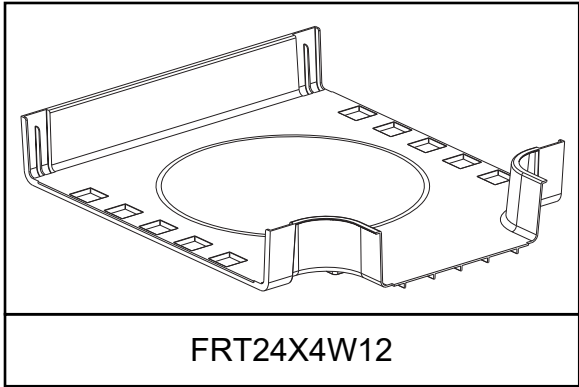

FIBERRUNNER 12x4 "Y" Transition with 6" Exits

FIBERRUNNER 12x4 Transition Left with 6" Exit

FIBERRUNNER 12x4 Transition Right with 6" Exit

FIBERRUNNER 24x4 to FIBERRUNNER 12x4 Reducer

FIBERRUNNER 24x4 Horizontal Tee with 12" Exit

FIBERRUNNER 24x4 Four-Way Cross with 12" Exit

FRRF6FR4SC
(split cover for FRRF6FR4)

FRTSC12W4
(split cover for FRT12X4W4)

FRFWCSC12W4
(split cover for FRFWC12X4W4)

FRTSC12W6
(split cover for FRT12X4W6)

FRFWCSC12W6
(split cover for FRFWC12X4W6)