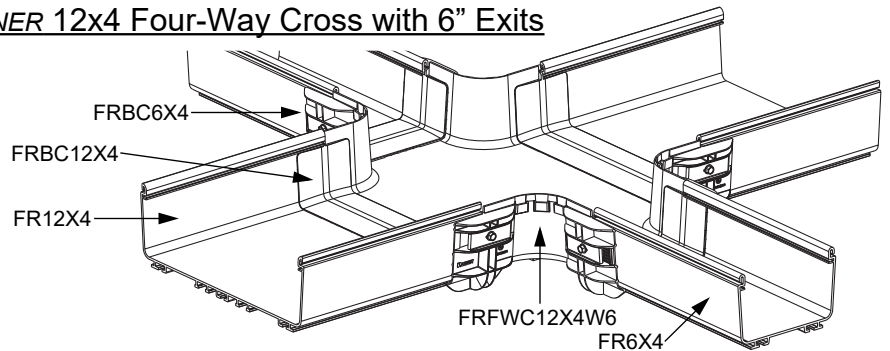

For Technical Support: www.panduit.com/resources/install_maintain.asp

FIBERRUNNER 12x4 to FIBERRUNNER 6x4 Reducer

FIBERRUNNER 12x4 Horizontal Tee with 6" Exit

FIBERRUNNER 12x4 Four-Way Cross with 6" Exits

FIBERRUNNER 12x4 "Y" Transition with 6" Exits

FIBERRUNNER 12x4 Transition Left with 6" Exit

FIBERRUNNER 12x4 Transition Right with 6" Exit

FIBERRUNNER 24x4 to FIBERRUNNER 12x4 Reducer

FIBERRUNNER 24x4 Horizontal Tee with 12" Exit