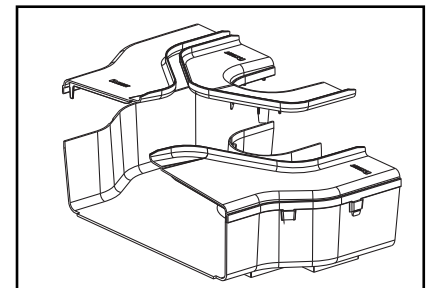

FRY126SC
(split cover for FRY126)