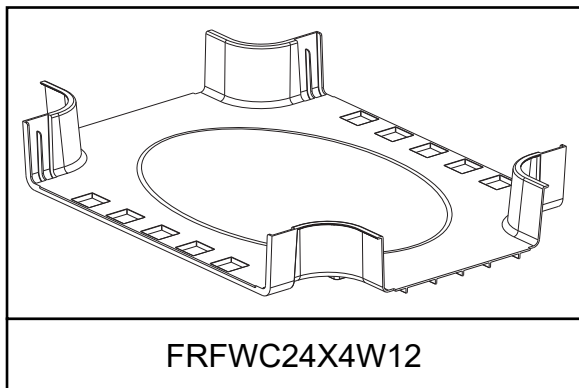

FIBERRUNNER 12x4 "Y" Transition with 6" Exits

FIBERRUNNER 12x4 Transition Left with 6" Exit

FIBERRUNNER 12x4 Transition Right with 6" Exit

FIBERRUNNER 24x4 to FIBERRUNNER 12x4 Reducer

FIBERRUNNER 24x4 Horizontal Tee with 12" Exit

FIBERRUNNER 24x4 Four-Way Cross with 12" Exit

FRRF6FR4SC
(split cover for FRRF6FR4)

FRTSC12W4
(split cover for FRT12X4W4)

FRFWCSC12W4
(split cover for FRFWC12X4W4)

FRTSC12W6
(split cover for FRT12X4W6)

FRFWCSC12W6
(split cover for FRFWC12X4W6)