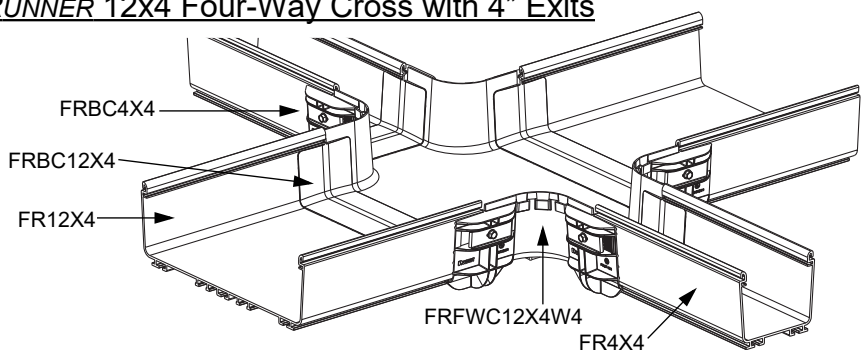

FIBERRUNNER TO FIBERRUNNER REDUCER FITTINGS

Part Number(s): FRRF4FD2**, FRRF4FD2L**, FRRF6FR4**, FRRF6FR4SC**, FRRF6FR4L**, FRRF6FR4SCL**, FRT12X4W4**, FRTSC12W4**, FRT12X4W4L**, FRTSC12W4L**, FRFWC12X4W4**, FWCS12W4**, FRFRFWC12X4W4L**, FWCS12W4L**, FRRF126**, FRRF126SC**, FRRF126LS**, FRRF126SCL**, FRT12X4W6**, FRTSC12W6**, FRT12X4W6L**, FRTSC12W6L**, FRFWC12X4W6**, FRFWCS12W6**, FRFWC12X4W6L**, FRFWCS12W6L**, FRY126**, FRY126SC**, FRY126L**, FRY126SCL**, FRRF126LL**, FRRF126LSCL**, FRRF126R**, FRRF126RSC**, FRRF126RL**, FRRF126RSCL**, FRRF2412**, FRRF2412CV**, FRRF2412L**, FRRF2412CVL**, FRT24X4W12**, FRTCV24W12**, FRT24X4W12L**, FRTCV24W12L**, FRFWC24X4W12**, FRFWCCV24W12**, FRFWC24X4W12L**, FRFWCCV24W12L**

© Panduit Corp. 2020

INSTALLATION INSTRUCTIONS

RW138

FIBERRUNNER 4x4 to FIBERRUNNER 2x2 Reducer

FIBERRUNNER 6x4 to FIBERRUNNER 4x4 Reducer

FIBERRUNNER 12x4 Horizontal Tee with 4" Exit

FIBERRUNNER 12x4 Four-Way Cross with 4" Exits