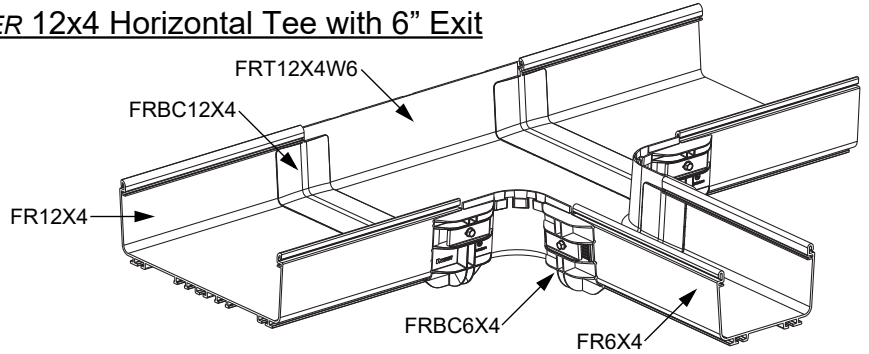

FIBERRUNNER 12x4 Horizontal Tee with 6" Exit