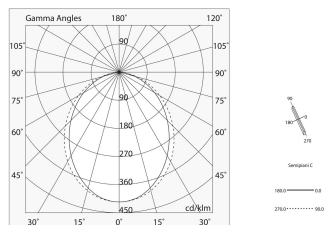

[View more product info](#)

Novalux S.r.l. via Marzabotto, 2 40050 Funo di Argelato (BO) Italy
Tel: +39 051 860558 · Fax +39 051 6647859 · Mail: info@novalux.it · VAT number 00536541204 · novalux.com
Company subject to the management and coordination by SLV GmbH

This technical data sheet is owned by Novalux S.r.l., all rights reserved. Novalux S.r.l. reserves the right to make changes without prior notice.