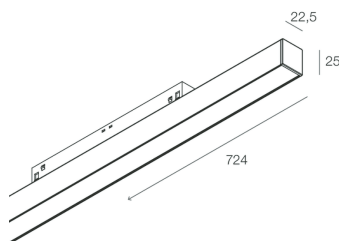

[View more product info](#)

Novalux S.r.l. via Marzabotto, 2 40050 Funo di Argelato (BO) Italy
Tel: +39 051 860558 · Fax +39 051 6647859 · Mail: info@novalux.it · VAT number 00536541204 · novalux.com
Company subject to the management and coordination by SLV GmbH

This technical data sheet is owned by Novalux S.r.l., all rights reserved. Novalux S.r.l. reserves the right to make changes without prior notice.