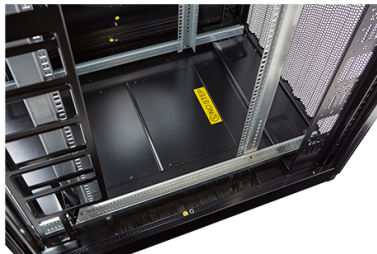

### Images du produit

Four-way brush entry roof panel

Quick-slam latch side panels

2-point lock wave vented front door

3-point wardrobe vented rear doors

Large brush strip entry

High-density vertical cable management