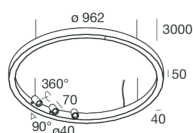

HALOS SPOT

109701.22

novalux
ITALIAN LIGHTING DESIGN SINCE 1948

Features

Use: Indoor
Type of installation: SUSPENDED
Emission: DIRECT
Optics: OPALE/SPOT
Beam: 20°
Colour: GOLD
Dimming: WITH ACCESSORY
Emergency: NO
L: Ø 962mm
A: 40mm
H: 50mm
Made in: ITALY
Warranty: 5 years
Weight: 7.5kg