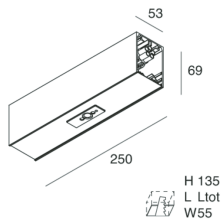

## Features

Use: Indoor

Type of installation: WALL, RECESSED INTO PLASTERBOARD, SUSPENDED, CEILING MOUNTED, TRACK

Colour: WHITE

Dimming: DALI

L: 250mm

A: 53mm

H: 69mm

## Tech data

IP: 40

Insulation class: I

SELV: No

[View more product info](#)

H 135  
L Ltot  
W55