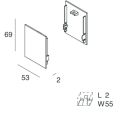

HERO

1086A0.01

novalux
ITALIAN LIGHTING DESIGN SINCE 1948

COMPLETION ACCESSORIES

HERO: COPPIA TESTATE BIA

108684.01