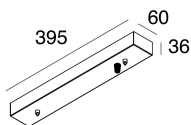

HALOS MINI

107342.22

novalux
ITALIAN LIGHTING DESIGN SINCE 1948

MOUNTING ACCESSORIES

HALOS MINI VERT: ROS. ALIM. REM. BIA

107347.01

HALOS MINI VERT: ROS. ALIM. REM. ORO

107347.22

ELECTRICAL ACCESSORIES

HALOS: 962 ALIMENTATORE ON-OFF

105103.99

HALOS MINI VERT: ROSONE ON/OFF 482 BIA

107326.01

HALOS MINI VERT: ROSONE ON/OFF 482 ORO

107326.22

DIMMABLE ACCESSORIES

HALOS: 962 ALIMENTATORE DALI-PUSH

105104.99