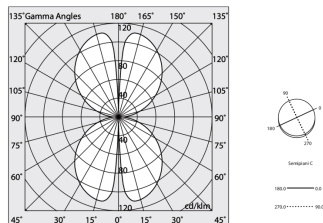

HALOS MINI

107342.22

novalux
ITALIAN LIGHTING DESIGN SINCE 1948

Features

Use: Indoor
Type of installation: SUSPENDED
Emission: INTERNAL
Optics: OPAL
Colour: GOLD
Dimming: WITH ACCESSORY
Emergency: NO
L: Ø962mm
A: 20mm
H: 30mm
Made in: ITALY
Warranty: 5 years
Weight: 4.1kg

Tech data

Luminaire input power: 51.2W
Luminaire luminous flux: 2716lm
IP: 40
Insulation class: III
Supply voltage: MAX 1.4A
IK: 3
SELV: Si

Source

Light source: LED
Source power: 48W
Source luminous flux: 7088lm
Colour temperature: 3000K
CRI: >90
Colour tolerance: 3 Step MacAdam
LED lifespan: 50000h L80 B20

Compliance

CEI EN 60598-1:2015 + A11:2009. IEC 60598-2:2015 2-1

Standards

Photobiological risk: RISK GROUP 0 Certified fixture in EXEMPT GROUP, in accordance with CEI EN 62471:2010-01, IEC TR 62778:2014.

CAM edilizia: The product complies with the requirements for public buildings, ministerial decree of 23rd June 2022 n.256.

[View more product info](#)

Novalux S.r.l. via Marzabotto, 2 40050 Funo di Argelato (BO) Italy
Tel: +39 051 860558 · Fax +39 051 6647859 · Mail: info@novalux.it · VAT number 00536541204 · novalux.com
Company subject to the management and coordination by SLV GmbH

This technical data sheet is owned by Novalux S.r.l., all rights reserved. Novalux S.r.l. reserves the right to make changes without prior notice.