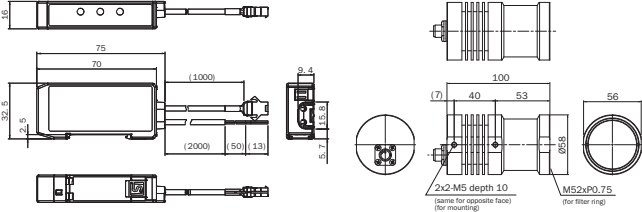

ETIM 8.0	EC000996
UNSPSC 16.0901	39101628

Dimensional drawing (Dimensions in mm (inch))