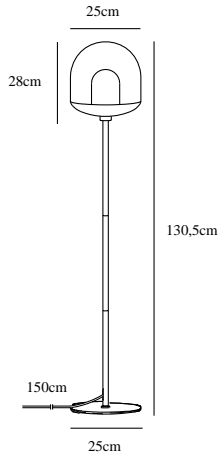

MAGIA | FLOOR LIGHTING | BLACK

2112044003

nordlux®

Voltage (V): 230 Volt
IP degree if the fixture includes two types of IP degree: IP20
Maximum compatible bulb wattage (W): 15W
Class (Class I, Class II, Class III): Class 2 (Double isolated)
Lampholder type (eg, E27/E14, etc): E27
Switch placement: On the cable

Primary material: Glass
Secondary material: Metal
Color of the cable: Black
Length of the cable (cm): 150
Is the cable replaceable: False

Color: Black
Height (cm): 130.5
Width (cm): 25
Tube Diameter (cm): 1.3
Shade Diameter (cm): 25
Base Dimension (cm): 25
Length (cm): 25

EAN: 5704924005206
TUN: 2148746
Item Number: 2112044003

Pcs Per Master Carton: 2
Sales Box Height (cm): 27.5
Sales Box Width(cm): 58.5
Sales Box Depth (cm): 29
Sales Box Volume m³ : 0.0467
Net weight of the luminaire (kg): 4.577